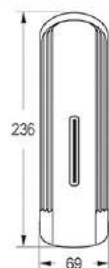

جامایع مدل رویان

- قابلیت مصرف خانگی، عمومی و صنعتی
- طراحی مدرن و کلید یکپارچه با بدنه
- قابلیت تعویض پمپ مایع ریز و فوم ساز
- پنج سال ضمانت تعویض
- قابلیت پرکردن مخزن بدون جداسازی
- دارای گواهی ثبت طرح
- نصب و کاربری آسان
- قابلیت ست سازی با دیگر محصولات ایمن آب در رنگ بندی متنوع

ROYAN DISPENSER

- Usable for home, public and industrial applications
- Modern design and easy push mechanism
- Possibility of installing liquid pump and foam maker by simply changing the pump
- 5 years exchange warranty
- Filling the tank without detachment
- Design registration certificate
- Easy to install and use
- Can be set with other IMENAB products in various colors

Product	Dispenser
Model	Royan
Size	236 \ 69 \ 78 mm
Capacity	0.4 Liter
Code	R1030