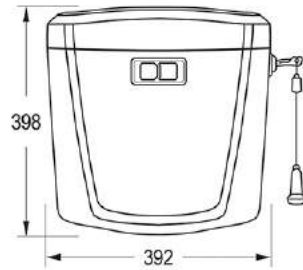

## ▶ STORAGE TANK

Hidden Pipe  
Code: HP100

Caspian  
Code: S2030

Persian  
Code: S2020

Imen  
Code: S630

Arvand  
Code: S830

Arass  
Code: S730

Click  
Wall hung