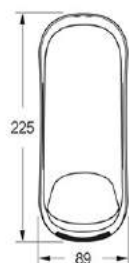

Soap
Dispenser