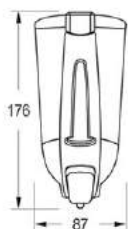

VENICE
Parts Complete Replacement
Guarantee

5 Years
Guarantee