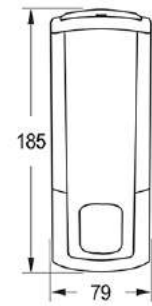

Gloria
Code: G1010