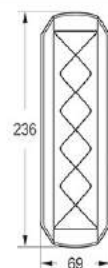

جامایع مدل کنزو

- قابلیت مصرف خانگی، عمومی و صنعتی
- طراحی مدرن و کلید یکپارچه با بدنه
- قابلیت تعویض پمپ مایع ریز و فوم ساز
- پنج سال ضمانت تعویض
- قابلیت پرکردن مخزن بدون جداسازی
- دارای گواهی ثبت طرح
- نصب و کاربری آسان
- قابلیت ست سازی با دیگر محصولات ایمن آب در رنگ بندی متنوع

KENZO DISPENSER

- Usable for home, public and industrial applications
- Modern design and easy push mechanism
- Possibility of installing liquid pump and foam maker by simply changing the pump
- 5 years exchange warranty
- Filling the tank without detachment
- Design registration certificate
- Easy to install and use
- Can be set with other IMENAB products in various colors

Product	Dispenser
Model	Kenzo
Size	236 \ 69 \ 79 mm
Capacity	0.4 Liter
Code	K1020