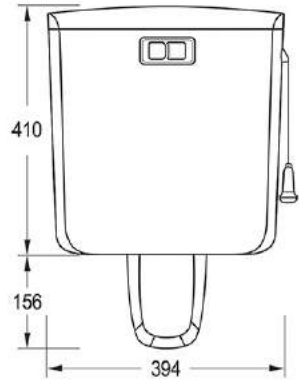

▶ STORAGE TANK

Hidden Pipe
Code: HP100