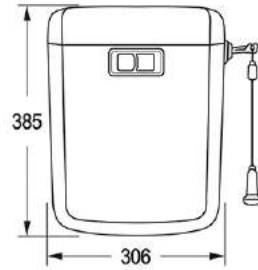

## ▶ STORAGE TANK

Hidden Pipe  
Code: HP100

Caspian  
Code: S2030

Persian  
Code: S2020

Imen  
Code: S630

Arvand  
Code: S830

Arass  
Code: S730

Click  
Wall hung