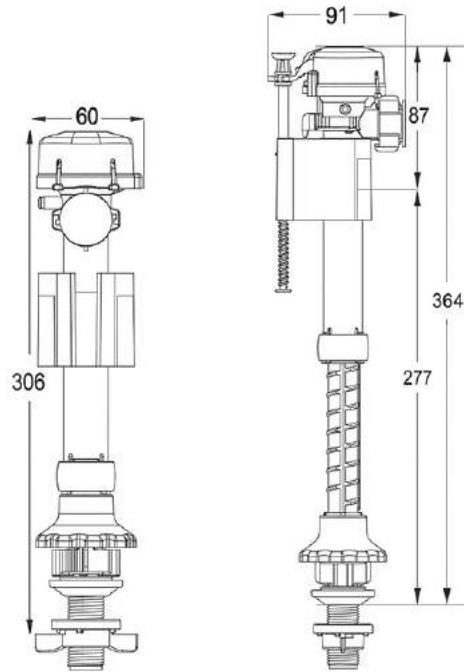

Bottom Entry Floater

Code: VIV200