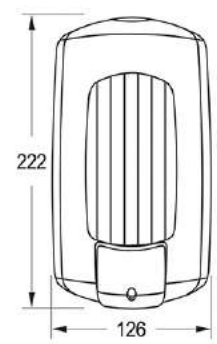

Mahtab
Code: M101