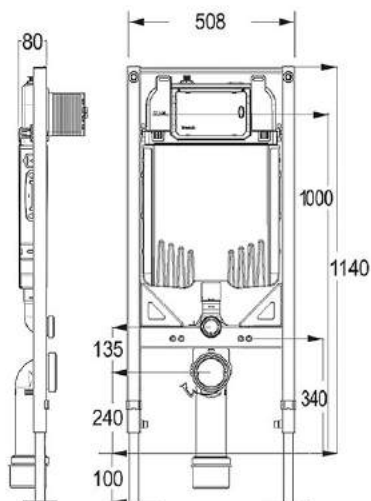

HIDDEN STORAGE TANK

- Equipped with spare parts
- Capacity up to 400 kg by structure
- Easy access to all parts inside the tank
- Tow-stroke outlet system for saving water
- Tank equipped with sound insulation foam
- Tank equipped with temperature insulation foam
- Adjust the outlet water without pressure drop
- Flexible pump system for easy installation and service
- Actuating panel with smooth performance and long life
- Slim tank for installation on variety of walls (thickness of 8cm)
- adjustable height structure for install on all types of wall
- protective foam against wall contraction and expansion
- Injection mold with high resistance to tension and pressure
- Unique design to prevent moisture to outside the tank wall
- Equipped with actuating panel lock system for use in public areas
- High quality paint with long life in the structure to prevent rust and rot of the structure