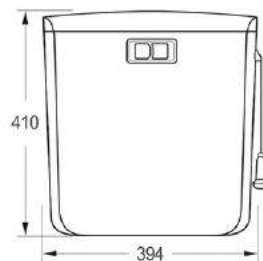

Product	<b>Storage Tank</b>
Model	<b>Caspian</b>
Size	<b>394 \ 410 \ 66 mm</b>
Capacity	<b>2 to 8 Liter</b>
Code	<b>S2030</b>

**CASPIAN**  
Parts Complete Replacement  
Guarantee

**15** Years  
Guarantee