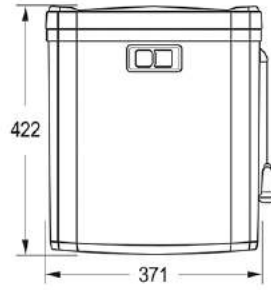

Persian
Code: S2020