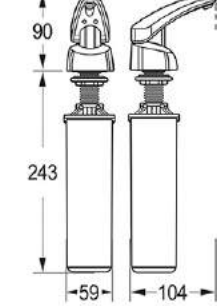

Hi Sink
Code: HS1900