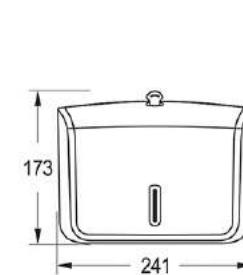

Verona
Code: TH300