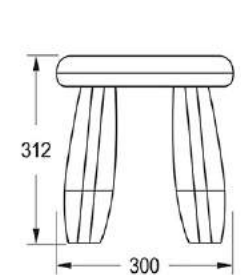

## ▶ TRASH BIN & BRUSH TOILET / FOLDED TISSUE / STOOL

Venice / Verona  
Code: T710 / B710

Verona  
Code: TH300

Delsey  
Code: TH200

Verona  
Code: ST200

Day to day life has room for improvement. That's the basic thinking behind Imenab. Many activities in our daily routine are so basic that we take them for granted. Washing our hands, cleaning up after a meal, grooming and prepping our appearance. Through innovation and new technologies, we find ways to streamline these simple tasks. We call our products tools for efficient living.