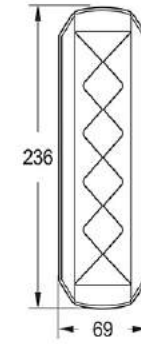

## ▶ DISPENSER

Imaa  
Code: E1040

Royan  
Code: R1030

Kenzo  
Code: K1020

Mahtab  
Code: M101

Gloria  
Code: G1010

Venice  
Code: V110

Trust  
Code: T101