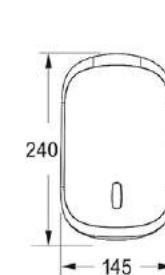

## ▶ TRASH BIN & BRUSH TOILET / FOLDED TISSUE / STOOL

Venice / Verona  
Code: T710 / B710

Verona  
Code: TH300

Delsey  
Code: TH200

Verona  
Code: ST200

Day to day life has room for improvement. That's the basic thinking behind Imenab. Many activities in our daily routine are so basic that we take them for granted. Washing our hands, cleaning up after a meal, grooming and prepping our appearance. Through innovation and new technologies, we find ways to streamline these simple tasks. We call our products tools for efficient living.