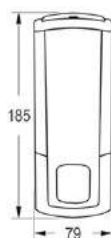

جامایع مدل گلوریا

- قابلیت مصرف خانگی، عمومی و صنعتی
- مکانیزم پمپ روان با پیشرفته ترین ارگونومی
- پنج سال ضمانت تعویض
- عمر طولانی
- قابلیت پرکردن مخزن بدون جداسازی
- نصب و کاربری آسان
- قابلیت ست سازی با دیگر محصولات ایمن آب در رنگ بندی متنوع

GLORYA DISPENSER

- Usable for home, public and industrial applications
- Easy pumping mechanism with the most advanced ergonomics
- 5 years exchange warranty
- Longevity
- Filling the tank without detachment
- Easy to install and use
- Can be set with other IMENAB products

Product	Dispenser
Model	Glorya
Size	185 \ 79 \ 79 mm
Capacity	0.4 Liter
Code	G1011