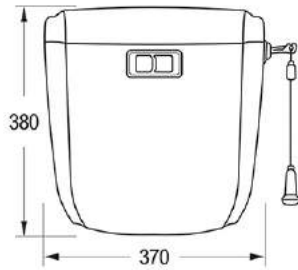

## ▶ STORAGE TANK

Hidden Pipe  
Code: HP100

Caspian  
Code: S2030

Persian  
Code: S2020

Imen  
Code: S630

Arvand  
Code: S830

Arass  
Code: S730

Click  
Wall hung