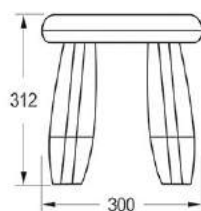

VERONA STOOL

- Ability to bear weight up to 500 kg
- Longevity
- Consistent with the ergonomics of the human body
- Suitable for use in sports exercises
- Can be set with other IMENAB products in various colors

Product	Stool
Model	Verona
Size	312 \ 300 \ 300 mm
Weight	1.75 kg
Code	ST200