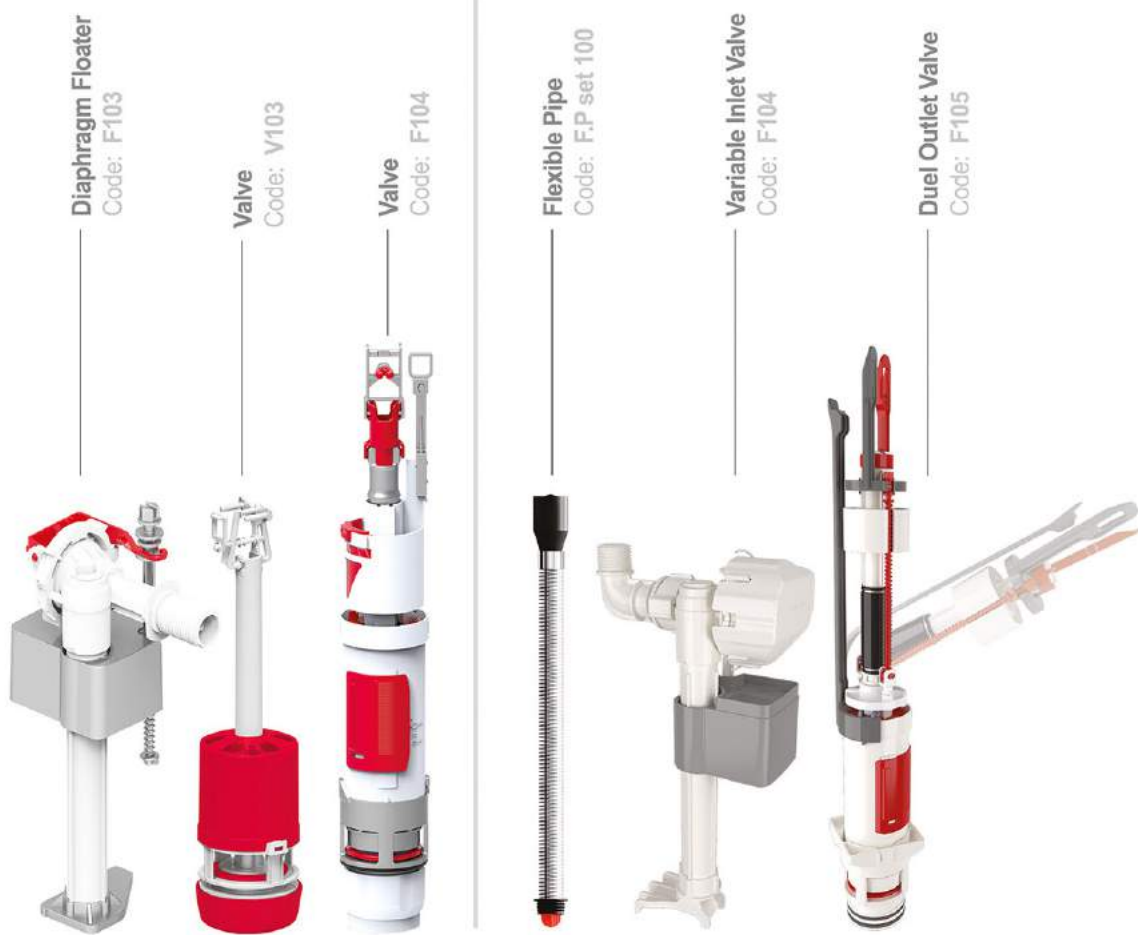

Water input Washer

considering the inaccessibility for exchanging this washer, the elastic behind Imen Ab's elastic is made from special material that is European made with at least 20 years durability.

فلش تانک توکار

فلش تانک دیواری