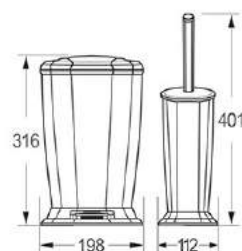

VENICE
Parts Complete Replacement
Guarantee

5 Years
Guarantee