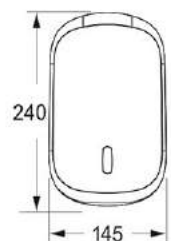

ROMA FOLDED TISSUE DISPENSER

- Equipped with safe lock to install for public areas
- Easy application and cut napkins with one hand
- Impermeable to water pollution and moisture
- Have indicator to show facial tissue shortage
- Container produced with antibacterial material
- Easy to place facial tissue inside the container
- Placement facial tissue up to 10*10 cm size
- Can be set with other IMENAB products

Product	Folded Tissue Dispenser
Model	ROMA
Size	240 \ 145 \ 125 mm
Capacity	200*2ply sheets
Code	FTH200