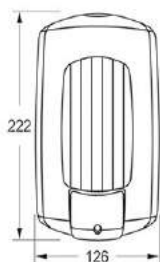

MAHTAB
Parts Complete Replacement
Guarantee

5 Years
Guarantee