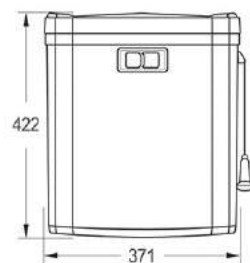

Equipped with
air freshener installation site

Jet Slim

PERSIAN⁺
Parts Complete Replacement
Guarantee

Years
Guarantee