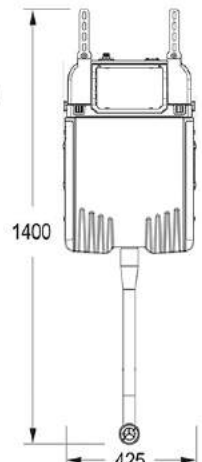

Click
Iranian

Click
Wall hung