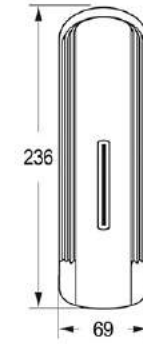

Royan
Code: R1030