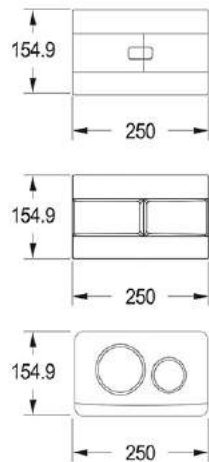

Click
Iranian