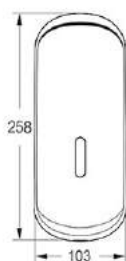

PRIMA
Parts Complete Replacement
Guarantee

5 Years
Guarantee