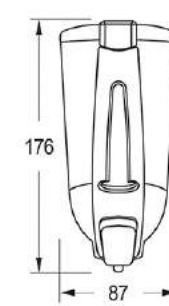

Venice
Code: V110