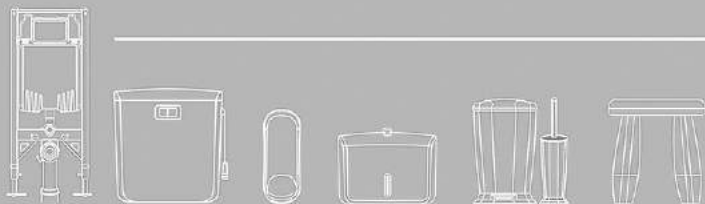

2023
COLLECTION