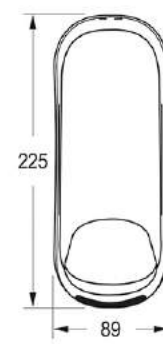

▶ DISPENSER

Imaa
Code: E1040